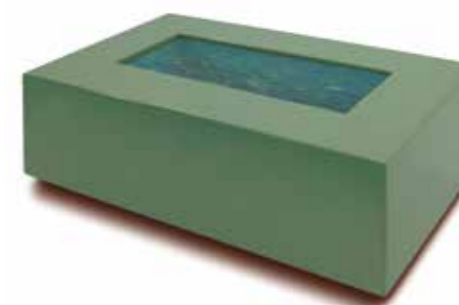

## Colours + Finishes

**BS4800 and RAL Classic:** Full colour range in polished gloss, satin, matt and textured matt finishes.

**Standard colours:** All finishes.

**Polished Metallics:** All finishes.

**Textured Metallics:** All finishes.

**Polished Pearlescents:** All finishes.

**Polished Stardust:** All finishes.

**Natural:** All finishes.

**Dapple:** All finishes.

See page 275 for all colour and finish options.

| Code              |            |  |        |
|-------------------|------------|--|--------|
| <b>water bowl</b> |            |  |        |
| WATBO01           | 350 x 150  |  | 300mm  |
| WATBO02           | 590 x 240  |  | 500mm  |
| WATBO03           | 780 x 350  |  | 740mm  |
| WATBO04           | 1200 x 500 |  | 1080mm |

| Code                |            |  |       |
|---------------------|------------|--|-------|
| <b>water sphere</b> |            |  |       |
| WATSP01             | 350 x 290  |  | 220mm |
| WATSP02             | 590 x 470  |  | 300mm |
| WATSP03             | 780 x 680  |  | 450mm |
| WATSP04             | 1200 x 990 |  | 700mm |

The opening diameter can be varied in size from no opening (sufficient for the fountain head) to the maximum achievable by slicing down from the top on request.

| Code                    |                     |  |  |              |
|-------------------------|---------------------|--|--|--------------|
| <b>deck pond / seat</b> |                     |  |  |              |
| DECKP01                 | 1500 x 800 x 450mm  |  |  | 500 x 600mm  |
| DECKP02                 | 2000 x 800 x 450mm  |  |  | 1000 x 600mm |
| DECKP03                 | 2400 x 1400 x 450mm |  |  | 1400 x 600mm |