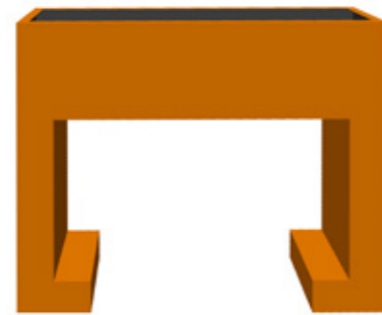

holey design (continued)

Easter Island HD

Code		
EASILHD01	400 x 350 x 1200mm	TMS2
EASILHD02	450 x 350 x 1600mm	TMS2
EASILBHD01	1000 x 350 x 900mm	TMS6

Big Foot HD

Code		
BIFOHD01	900 x 300 x 600mm	TMS8
BIFOHD02	900 x 300 x 900mm	TMS8

Heart HD

Code		
HEARTH01	1000 x 300 x 800mm	TMS8

Arrow HD

Code		
ARROWHD01	1120 x 300 x 950mm	TMS8
ARROWHD02	1200 x 300 x 1200mm	TMS10

MODELS:

- Curvy S
- Curvy Marilyn
- Curvy Ursula
- Curvy Bridget
- Curvy Xtreme
- Easter Island
- Cactus
- Towik
- Tower
- Geo Flare
- Geo Hexagons
- Linbar
- Barrier

SHAPES:

- Circle
- Square
- Triangle
- Oval