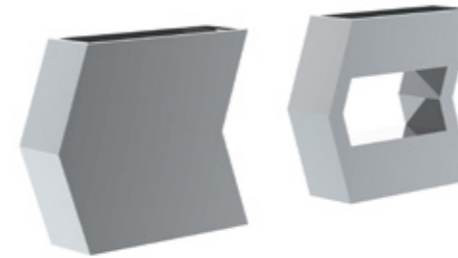

arrow

Bench seats and barriers perfect for wayfinding. Can be colour coded and sign written as required. Optional holey design, combine with the alphabet and hearts to communicate even more!

Banquettes et barrières parfaites pour 'way-finding' s'orienter et se diriger dans un espace. Disponibles en option, avec des logos, Holey design ou sérigraphie sur mesure. A combiner avec l'Alphabet et la gamme Heart pour communiquer encore plus!

Colours + Finishes

BS4800 and RAL Classic: Full colour range in polished gloss, satin, matt and textured matt finishes.

Standard colours: All finishes.

Polished Metallics: All finishes.

Textured Pearlescents: All finishes.

ARROW01 / ARROWHD01

ARROWHD02

ARROWBE01

Code barrier	Dimensions	Finish
ARROW01	1120 x 300 x 950mm	TMS8
ARROW02	1120 x 300 x 1200mm	TMS10
bench		
ARROWBE01	863 x 785 x 430mm	N/A