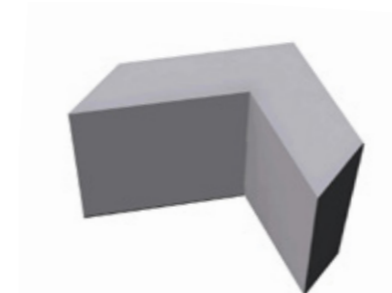

arrow

Bench seats and barriers perfect for wayfinding. Can be colour coded and sign written as required. Optional holey design, combine with the alphabet and hearts to communicate even more!

Banquettes et barrières parfaites pour 'way-finding' s'orienter et se diriger dans un espace. Disponibles en option, avec des logos, Holey design ou sérigraphie sur mesure. A combiner avec l'Alphabet et la gamme Heart pour communiquer encore plus!

Colours + Finishes

BS4800 and RAL Classic: Full colour range in polished gloss, satin, matt and textured matt finishes.

Standard colours: All finishes.

Polished Metallics: All finishes.

Textured Pearlescents: All finishes.

ARROW01 / ARROWHD01

ARROWHD02

ARROWBE01

Code barrier	Dimensions	Finish
ARROW01	1120 x 300 x 950mm	TMS8
ARROW02	1120 x 300 x 1200mm	TMS10
bench		
ARROWBE01	863 x 785 x 430mm	N/A