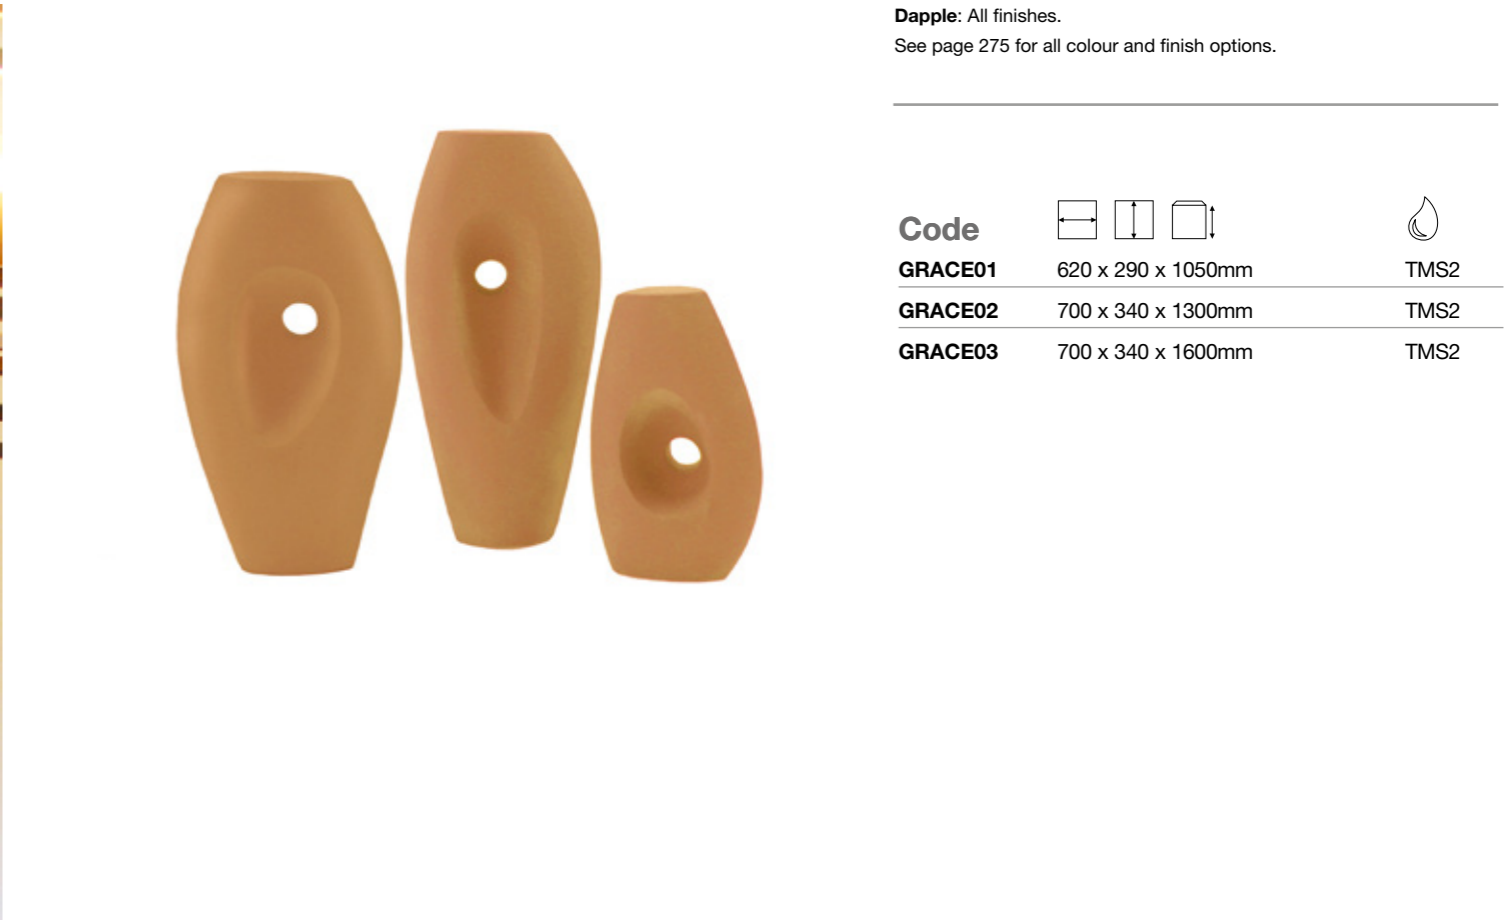

grace

Inspired by the works of the Modernists, Grace can be enjoyed as unique sculptural pieces in their own right or can be supplied with planter compartments (standard unless requested) at their apex.

Inspiré par les œuvres des Modernistes, Grâce peut être apprécié comme une pièce sculpturale et peut être fourni avec des compartiments de plantation (standard sauf sur demande) à son sommet.

Colours + Finishes

BS4800 and RAL Classic: Full colour range in polished gloss, satin, matt and textured matt finishes.

Standard colours: All finishes.

Polished Metallics: All finishes.

Textured Metallics: All finishes.

Polished Pearlescents: All finishes.

Polished Stardust: All finishes.

Natural: All finishes.

Dapple: All finishes.

See page 275 for all colour and finish options.

Gold, Silver +
Colour leaf finishes
available

Code	Dimensions	Finish
GRACE01	620 x 290 x 1050mm	TMS2
GRACE02	700 x 340 x 1300mm	TMS2
GRACE03	700 x 340 x 1600mm	TMS2