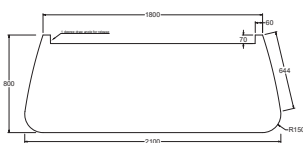

Outline design