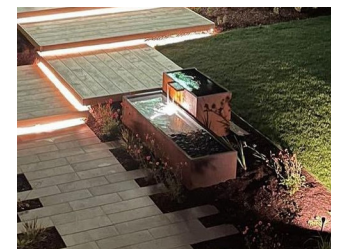

Completed garden - water feature