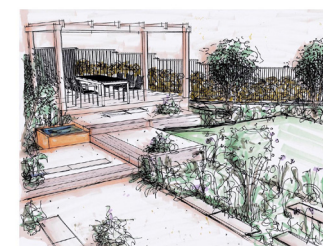

## Our Standard Water Features & Bespoke options

We have a fantastic standard range of 100% British built composite water features that can be supplied to order in a huge variety of colours and specialist finishes, including stone, Corten steel and Verdigris. Our products have featured on many show gardens and TV programmes including, Love Your Garden. Bespoke features are our speciality and can include multi-bladed water walls and fountains. Scan the QR codes for more information and prices.

Water Sphere

Water Bowl

Raised Pond

Square Water Table

Rectangular Water Table

Round Water Table

Mora Water Table

Gair Water Table

Water Tank

Water Butt

Bespoke Project Proposal

Completed garden - water feature