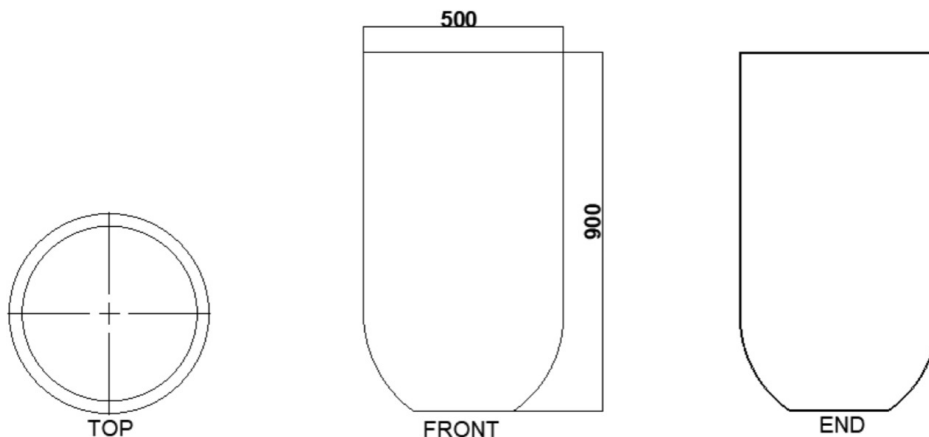

## Specification Sheet

**Product** - Tulla, TULL02

**Product Range** - Cityscape

**Product Dimensions (Dia x H)** - 500 x 900 mm

**Product Description** - Professional grade commercial landscape plant container

### Product Dimensions (mm)