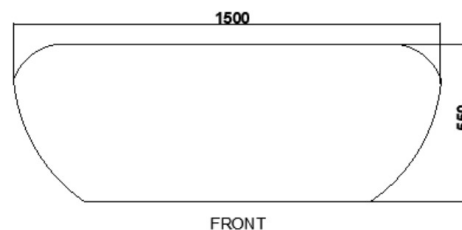

Product Dimensions (mm)